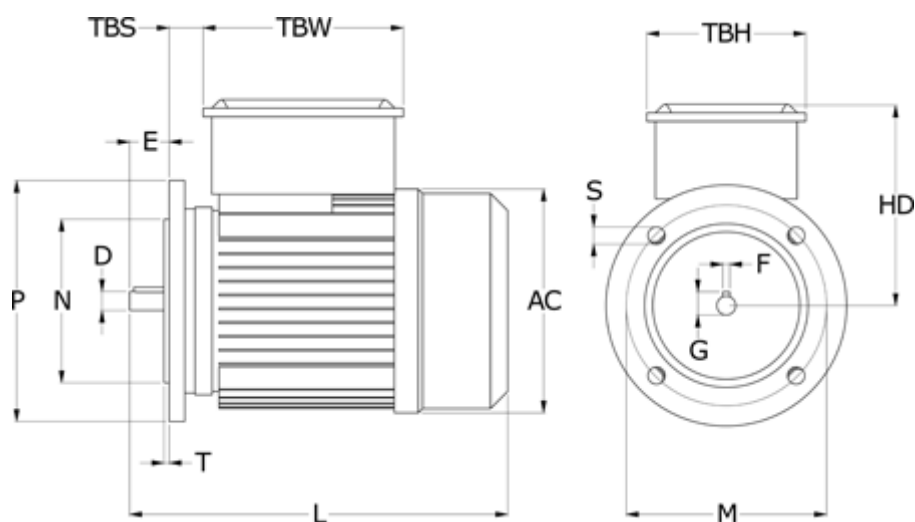

Data Sheet

Article number: 25037664109

Description: Kleedrive MY801-6 0.37kw 900 rpm
1x230V 50HZ IP55 B5

Measures

AA = 160	K = 10x13	TBS = 31.75
AC = 163	L = 290	TBW = 140.5
AD = 226	M = 165	
D = 19	N = 130	
E = 40	P = 200	
F = 6	S = 12	
G = 15.5	T = 3.5	
HD = 146	TBH = 110.5	